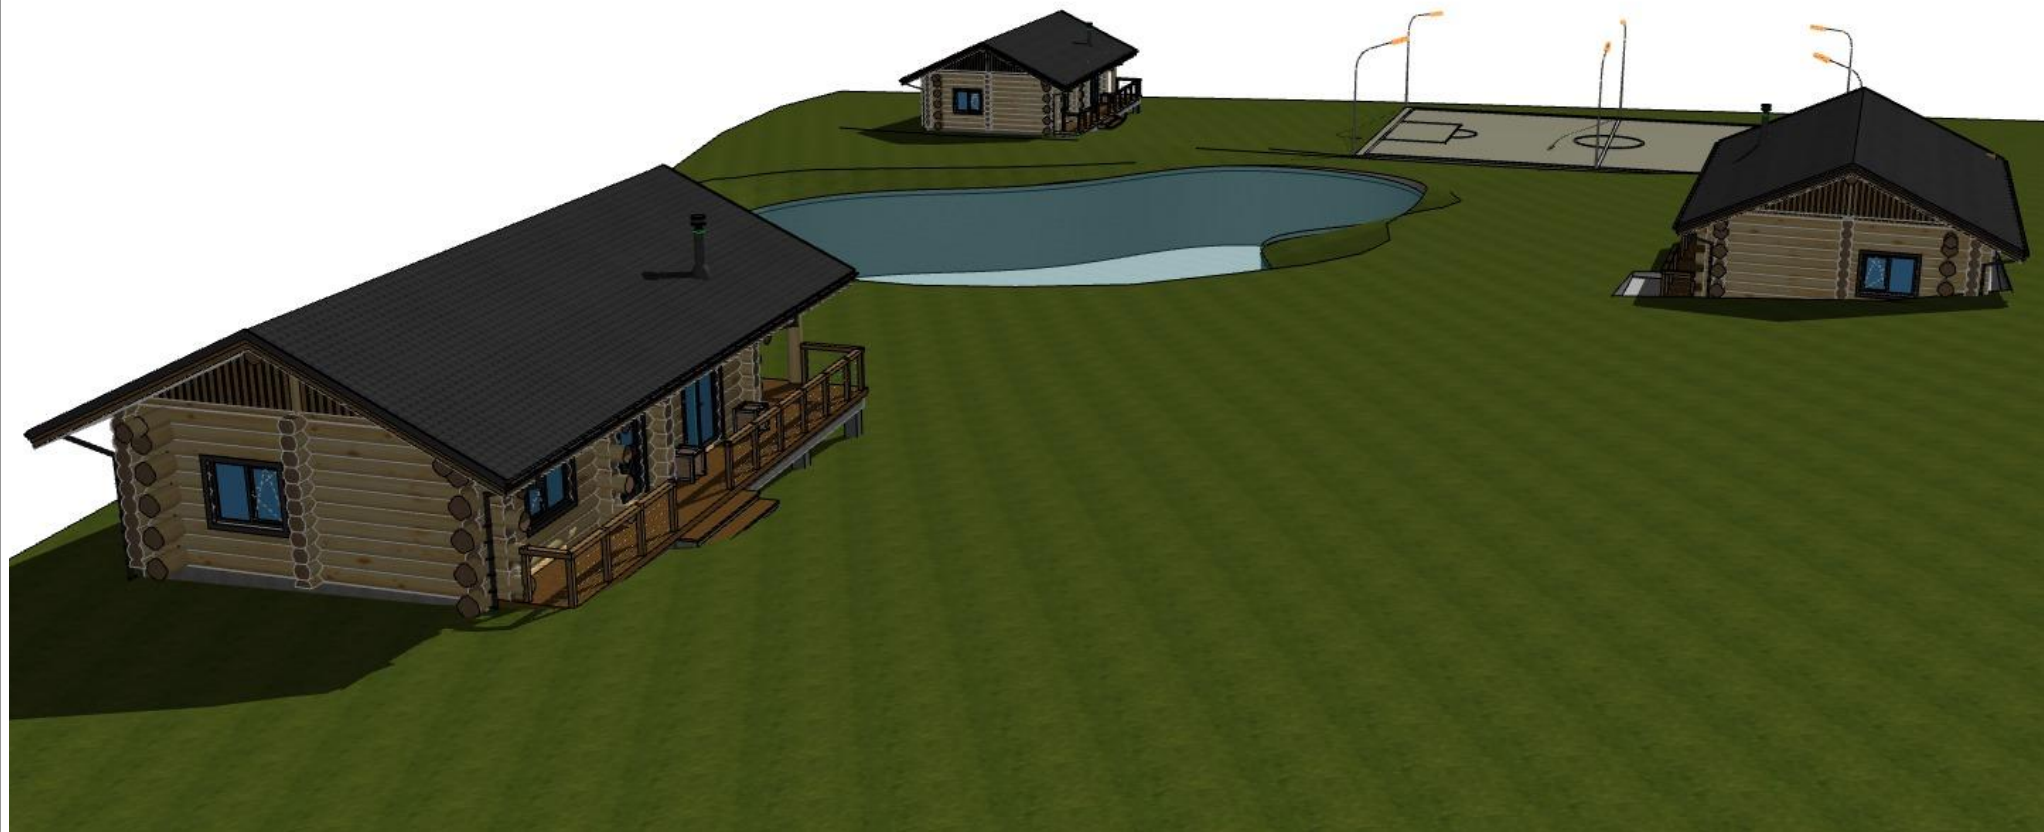

+385916077700
EKO-DOM

https://www.facebook.com/people/Eko-Dom/100088219303149/		email: Ekodom.hr777@gmail.com		Data	Drawing Number	Scale
OBJECT	Log House	Architect				
TITLE	5	Klient				

#НомерМакетаПоднаб